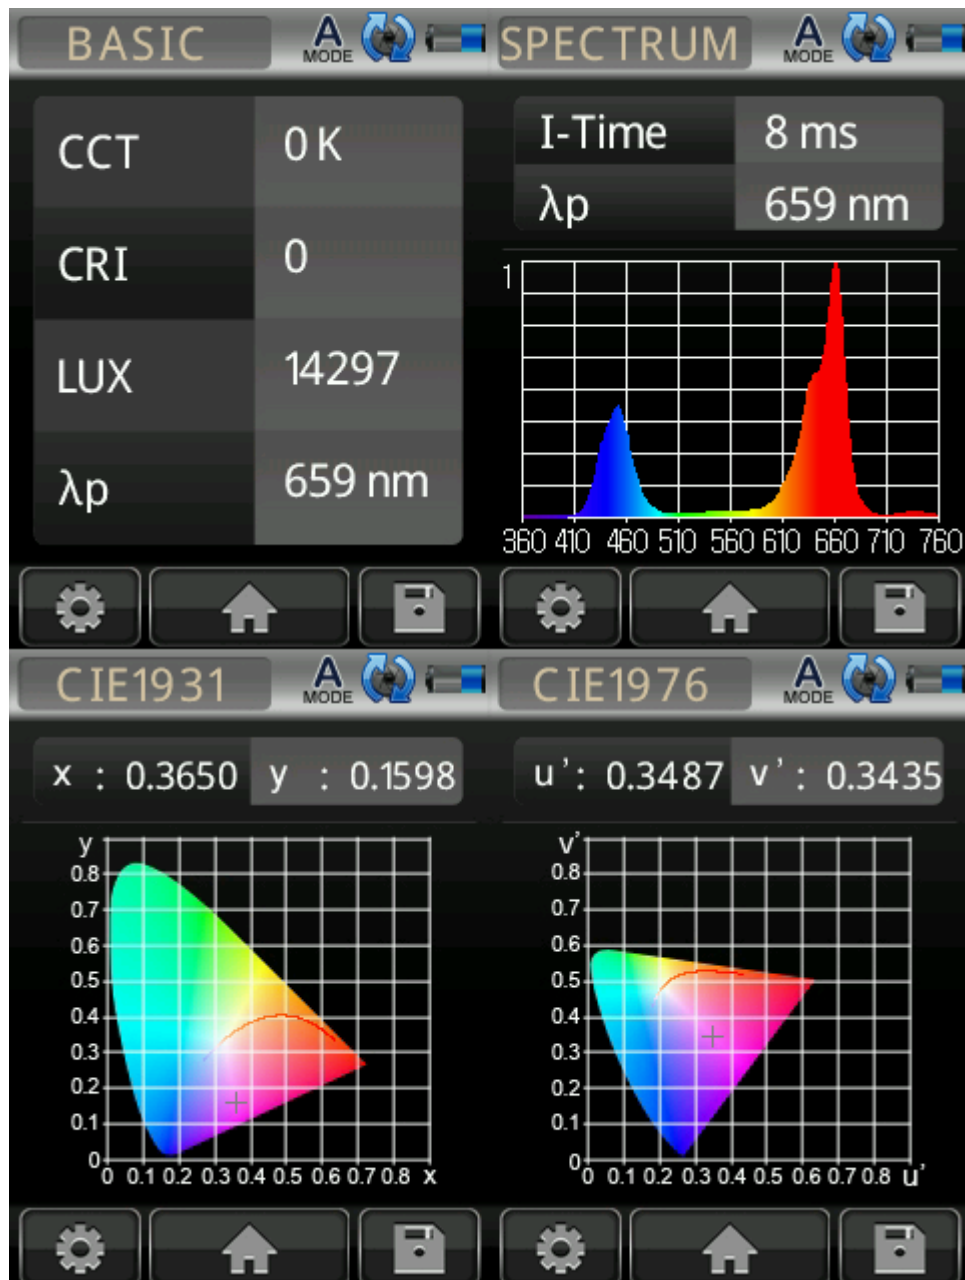

Par: 575 PPFD **Beam Angle:** 120 degree

LED Quantity: 240 **Lifespan:** 50,000 hours

Net Weight: 8.7 KG (19.2 lbs.) **Lighting time/day:** 12-18 hours

Max. Height: 1.0m (3.3 ft.) **Light Area:** 5 square meter (54 sq. ft.) @ 1.0m (3.3 ft.)

IP Rating: 65 **Certification:** CE, RoHS

Working frequency: 50-60HZ **Input Current:** 1.3A-2.8A

Growing switch on: (120 LEDs): Red(660nm):30 Red(630nm):20 Blue (460nm):40
Blue(440nm):10 Warm white(2700k):10
Pure white(6500k):10

Blooming switch on: (120 LEDs): Red (660nm):72 Red (630nm):10 Blue
(460nm): 8 Orange (610nm):10 IR
(730nm):10

The spectrum and color ratio can be customized to your exact specifications

Mercury LED Canada **MLC-720**

Spectrum Graphic Data with Both switches on:

Mercury LED Canada **MLC-720**

Spectrum Graphic Data with Vegetative switch on:

Mercury LED Canada **MLC-720**

Spectrum Graphic Data with Bloom switch on: