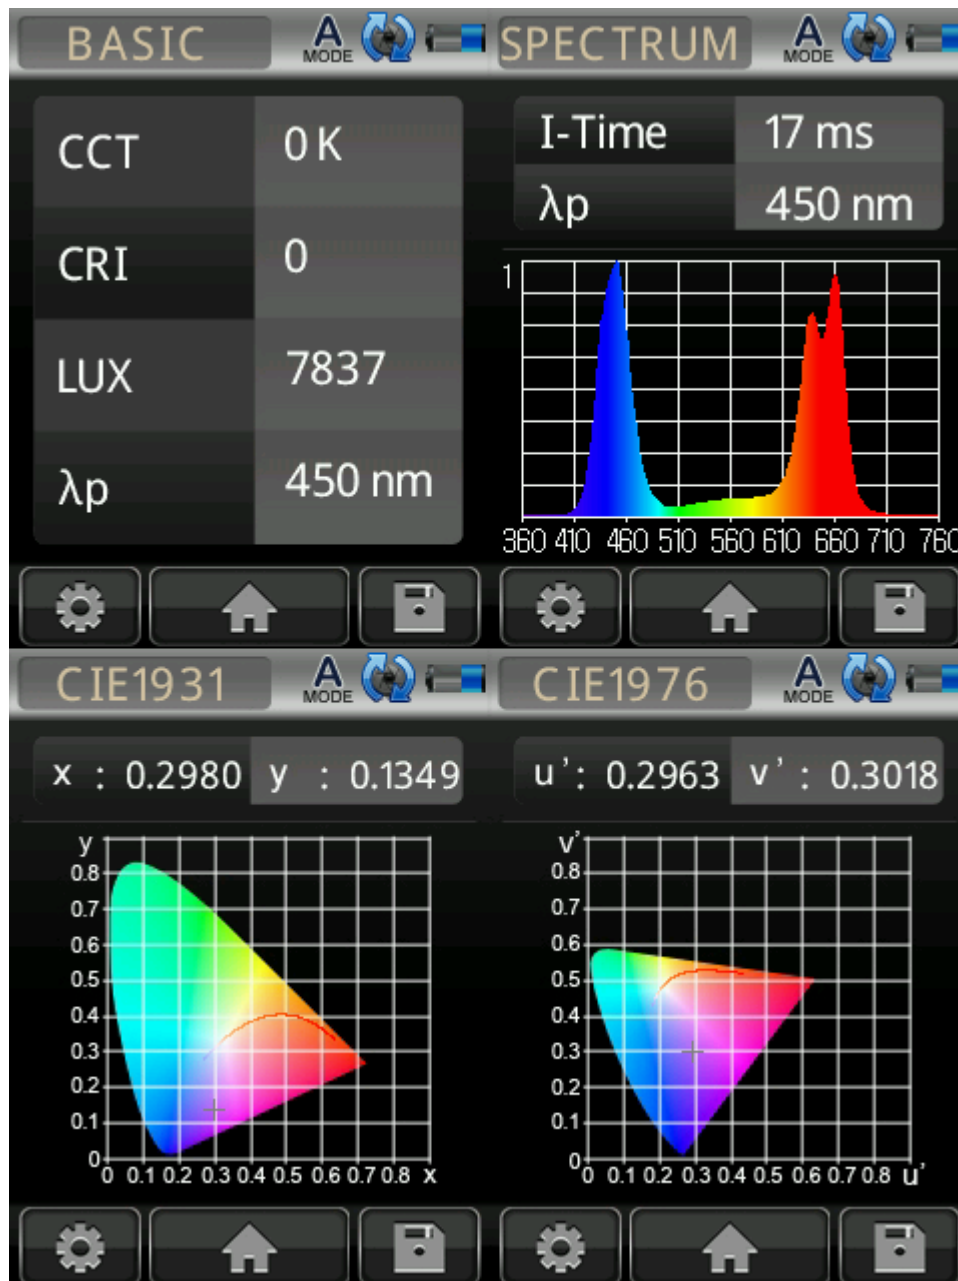

Par: 575 PPFD **Beam Angle:** 120 degree

LED Quantity: 240 **Lifespan:** 50,000 hours

Net Weight: 8.7 KG (19.2 lbs.) **Lighting time/day:** 12-18 hours

Max. Height: 1.0m (3.3 ft.) **Light Area:** 5 square meter (54 sq. ft.) @ 1.0m (3.3 ft.)

IP Rating: 65 **Certification:** CE, RoHS

Working frequency: 50-60HZ **Input Current:** 1.3A-2.8A

Growing switch on: (120 LEDs): Red(660nm):30 Red(630nm):20 Blue (460nm):40
Blue(440nm):10 Warm white(2700k):10
Pure white(6500k):10

Blooming switch on: (120 LEDs): Red (660nm):72 Red (630nm):10 Blue
(460nm): 8 Orange (610nm):10 IR
(730nm):10

The spectrum and color ratio can be customized to your exact specifications

Mercury LED Canada **MLC-720**

Spectrum Graphic Data with Both switches on:

Mercury LED Canada **MLC-720**

Spectrum Graphic Data with Vegetative switch on:

Mercury LED Canada **MLC-720**

Spectrum Graphic Data with Bloom switch on: